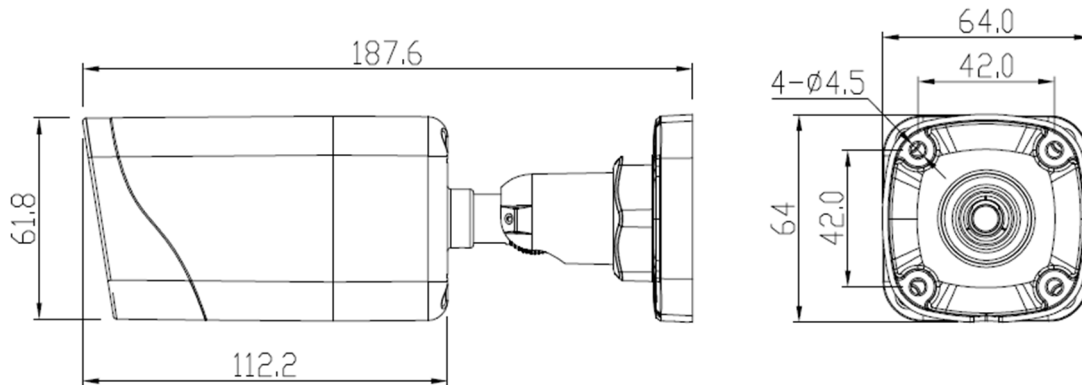

EGS-BU8F-2.8mm

8MP IR Fixed MM Bullet Network Camera

Dimensions (mm)