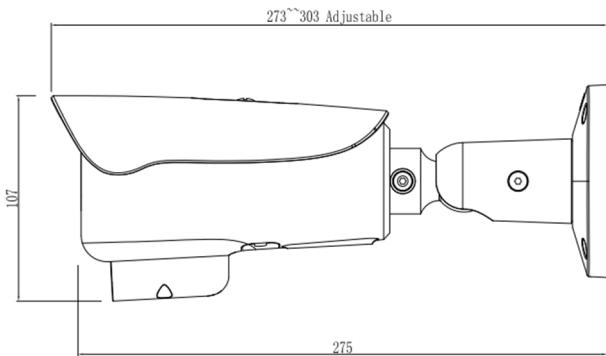

### Specification

Camera	
Image Sensor	1/2.8" Progressive Scan CMOS
Max. Resolution	8MP (3840×2160)
Electronic Shutter	Auto/Manual, 1/5 ~ 1/20,000s
Min. illumination	Color: 0.01 Lux @ (F1.6, AGC ON) , B/W: 0 Lux @ (IR LED ON)
Day & Night	IR cut filter
IR Distance	Up to 60m (196.9 ft)
IR On/Off Control	Auto/Manual
Pan/Tilt/Rotation Range	Pan: 0° ~ 360°, Tilt: 0° ~ 90°, Rotation: 0° ~ 360°
Lens	
Lens Type	Motorized focus
Iris	Fixed Iris
Focal Length	2.7 ~ 13.5 mm
F Number	F1.6
Angle of View	H: 98.1°~30.9°, V: 52.6°~17.3°
Video	
Streaming Capability	3 Streams
Stream/Frame Rate	Stream1: 3840×2160, 2592×1944, 2592×1520, 2560×1440, 2304×1296, 1920×1080, 1280×720 @ 25/30fps Stream2: D1, VGA, CIF @ 25/30fps Stream3: VGA, CIF, QVGA @ 25/30fps
Bit Rate Control	CBR/VBR
Bit Rate	Stream1: 200kbps~16Mbps Stream2: 100kbps~6Mbps Stream3: 100kbps~3Mbps
Region of Interest	Off/On (8 Zone, Rectangle)
Smart Encode	Support
Image	
Image Adjustment	Brightness, Sharpness, Contrast, Saturation adjustable
Aisle Mode	Support
Mirror	Support
White Balance	Auto/Manual
Day/Night Setting	Auto, Day, Night, Time
Smart IR	Support
Noise Reduction	2D/3D DNR
Image Enhancement	HLC, BLC, Defog
Wide Dynamic Range	True WDR
S/N Ratio	55dB
Motion Detection	Support
Privacy Masking	Support

### Dimensions (mm)