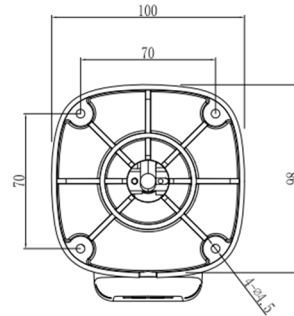

### Specification

Camera	
Image Sensor	1/2.8" Progressive Scan CMOS
Max. Resolution	8MP (3840×2160)
Electronic Shutter	Auto/Manual, 1/5 ~ 1/20,000s
Min. illumination	Color: 0.01 Lux @ (F1.6, AGC ON) , B/W: 0 Lux @ (IR LED ON)
Day & Night	IR cut filter
IR Distance	Up to 60m (196.9 ft)
IR On/Off Control	Auto/Manual
Pan/Tilt/Rotation Range	Pan: 0° ~ 360°, Tilt: 0° ~ 90°, Rotation: 0° ~ 360°
Lens	
Lens Type	Motorized focus
Iris	Fixed Iris
Focal Length	2.7 ~ 13.5 mm
F Number	F1.6
Angle of View	H: 98.1°~30.9°, V: 52.6°~17.3°
Video	
Streaming Capability	3 Streams
Stream/Frame Rate	Stream1: 3840×2160, 2592×1944, 2592×1520, 2560×1440, 2304×1296, 1920×1080, 1280×720 @ 25/30fps Stream2: D1, VGA, CIF @ 25/30fps Stream3: VGA, CIF, QVGA @ 25/30fps
Bit Rate Control	CBR/VBR
Bit Rate	Stream1: 200kbps~16Mbps Stream2: 100kbps~6Mbps Stream3: 100kbps~3Mbps
Region of Interest	Off/On (8 Zone, Rectangle)
Smart Encode	Support
Image	
Image Adjustment	Brightness, Sharpness, Contrast, Saturation adjustable
Aisle Mode	Support
Mirror	Support
White Balance	Auto/Manual
Day/Night Setting	Auto, Day, Night, Time
Smart IR	Support
Noise Reduction	2D/3D DNR
Image Enhancement	HLC, BLC, Defog
Wide Dynamic Range	True WDR
S/N Ratio	55dB
Motion Detection	Support
Privacy Masking	Support

### Dimensions (mm)