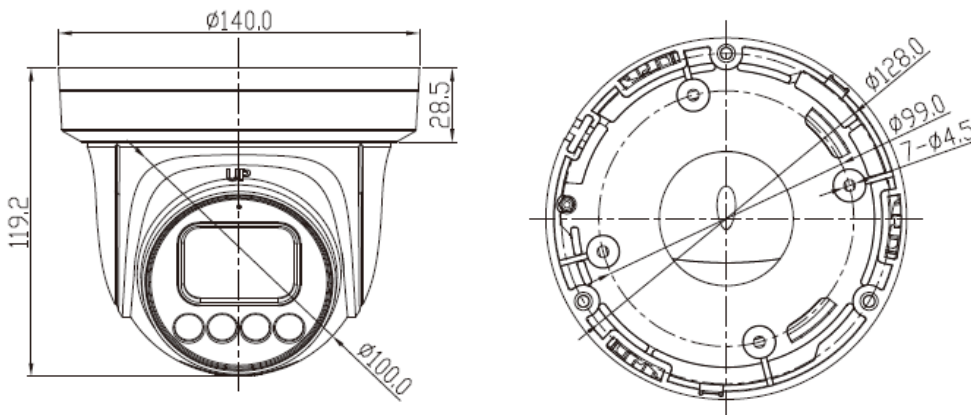

EGS-TD4FNC-2.8 mm

4MP Full NightColor Turret Network Camera

Dimensions (mm)

Accessories

Optional:

EGS-501
Wall Mount